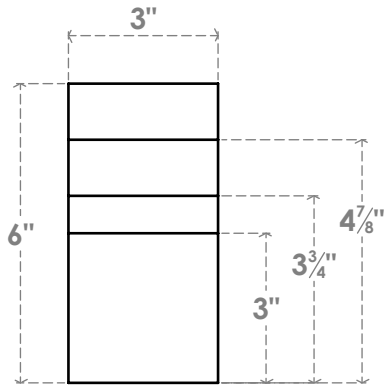

RFTP03X06X12MON

3"W X 6"H X 12"L MONTEREY ARCHITECTURAL GRADE PVC RAFTER TAIL

SIDE PROFILE

FRONT PROFILE

ISOMETRIC

EKENA MILLWORK
 2300 WEST MAIN ST.
 CLARKSVILLE, TX 75426
 TOLL FREE: 866-607-0453
 WWW.EKENAMILLWORK.COM

NOTES

1. INSTALLATION TO BE COMPLETED IN ACCORDANCE WITH MANUFACTURER'S SPECIFICATIONS.
2. DRAWING MAY NOT BE TO SCALE
3. THIS DRAWING IS INTENDED FOR DESIGN AND PLANNING PURPOSES ONLY.
4. ALL INFORMATION CONTAINED HEREIN WAS CURRENT AT THE TIME OF DEVELOPMENT BUT MUST BE REVIEWED AND APPROVED BY THE PRODUCT MANUFACTURER TO BE CONSIDERED ACCURATE.
5. ARCHITECTURAL GRADE PVC PRODUCTS ARE MADE FROM EXPANDED CELLULAR PVC AND COME NATURALLY WHITE BUT MAY BE PAINTED