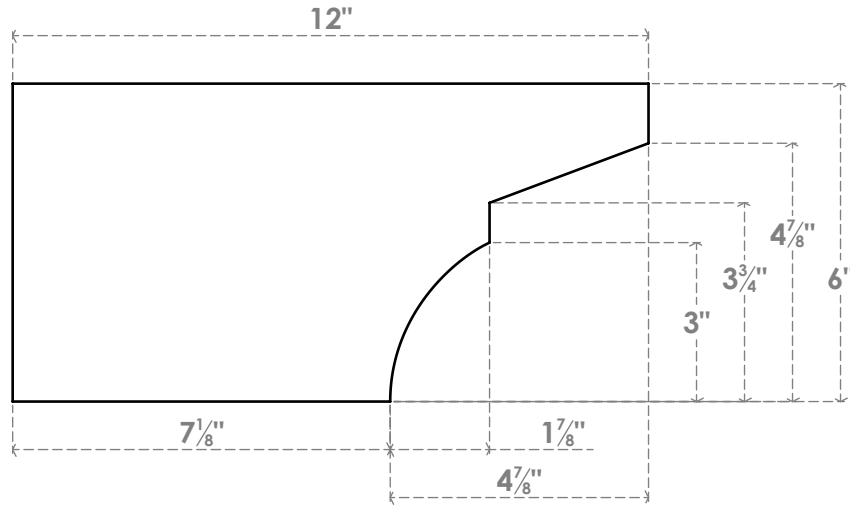

RFTP03X06X12MON

3"W X 6"H X 12"L MONTEREY ARCHITECTURAL GRADE PVC RAFTER TAIL

SIDE PROFILE

FRONT PROFILE

ISOMETRIC

EKENA MILLWORK
 2300 WEST MAIN ST.
 CLARKSVILLE, TX 75426
 TOLL FREE: 866-607-0453
 WWW.EKENAMILLWORK.COM